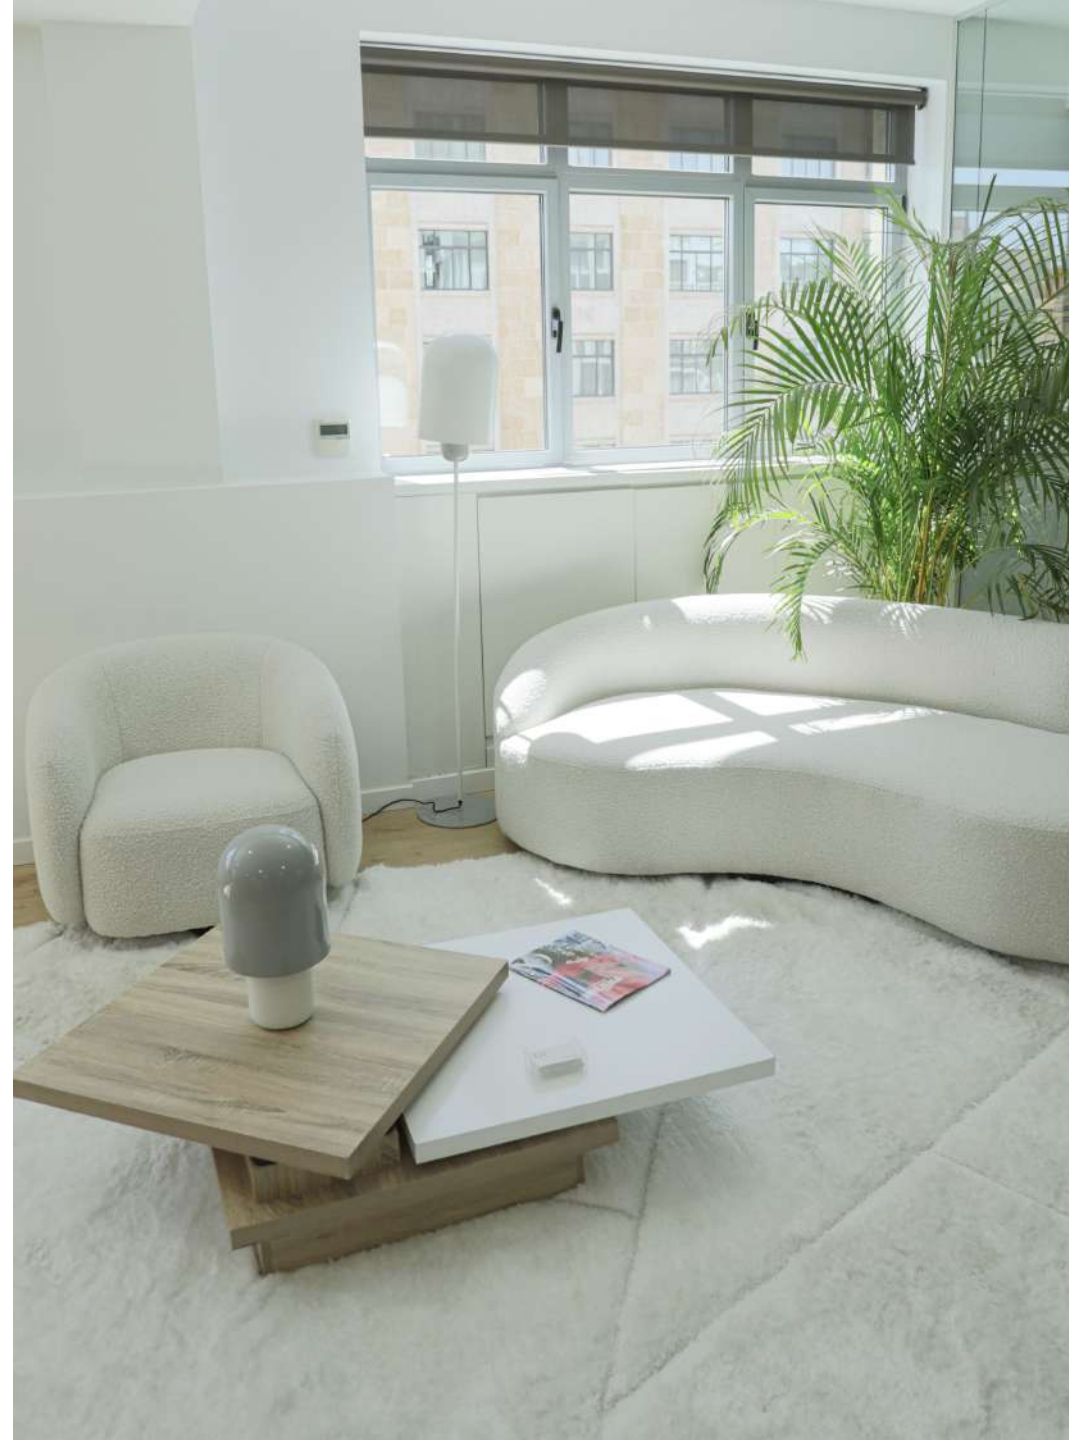

WHITE SAG CARPET

Width: 200cm
Length: 290cm
1 unit