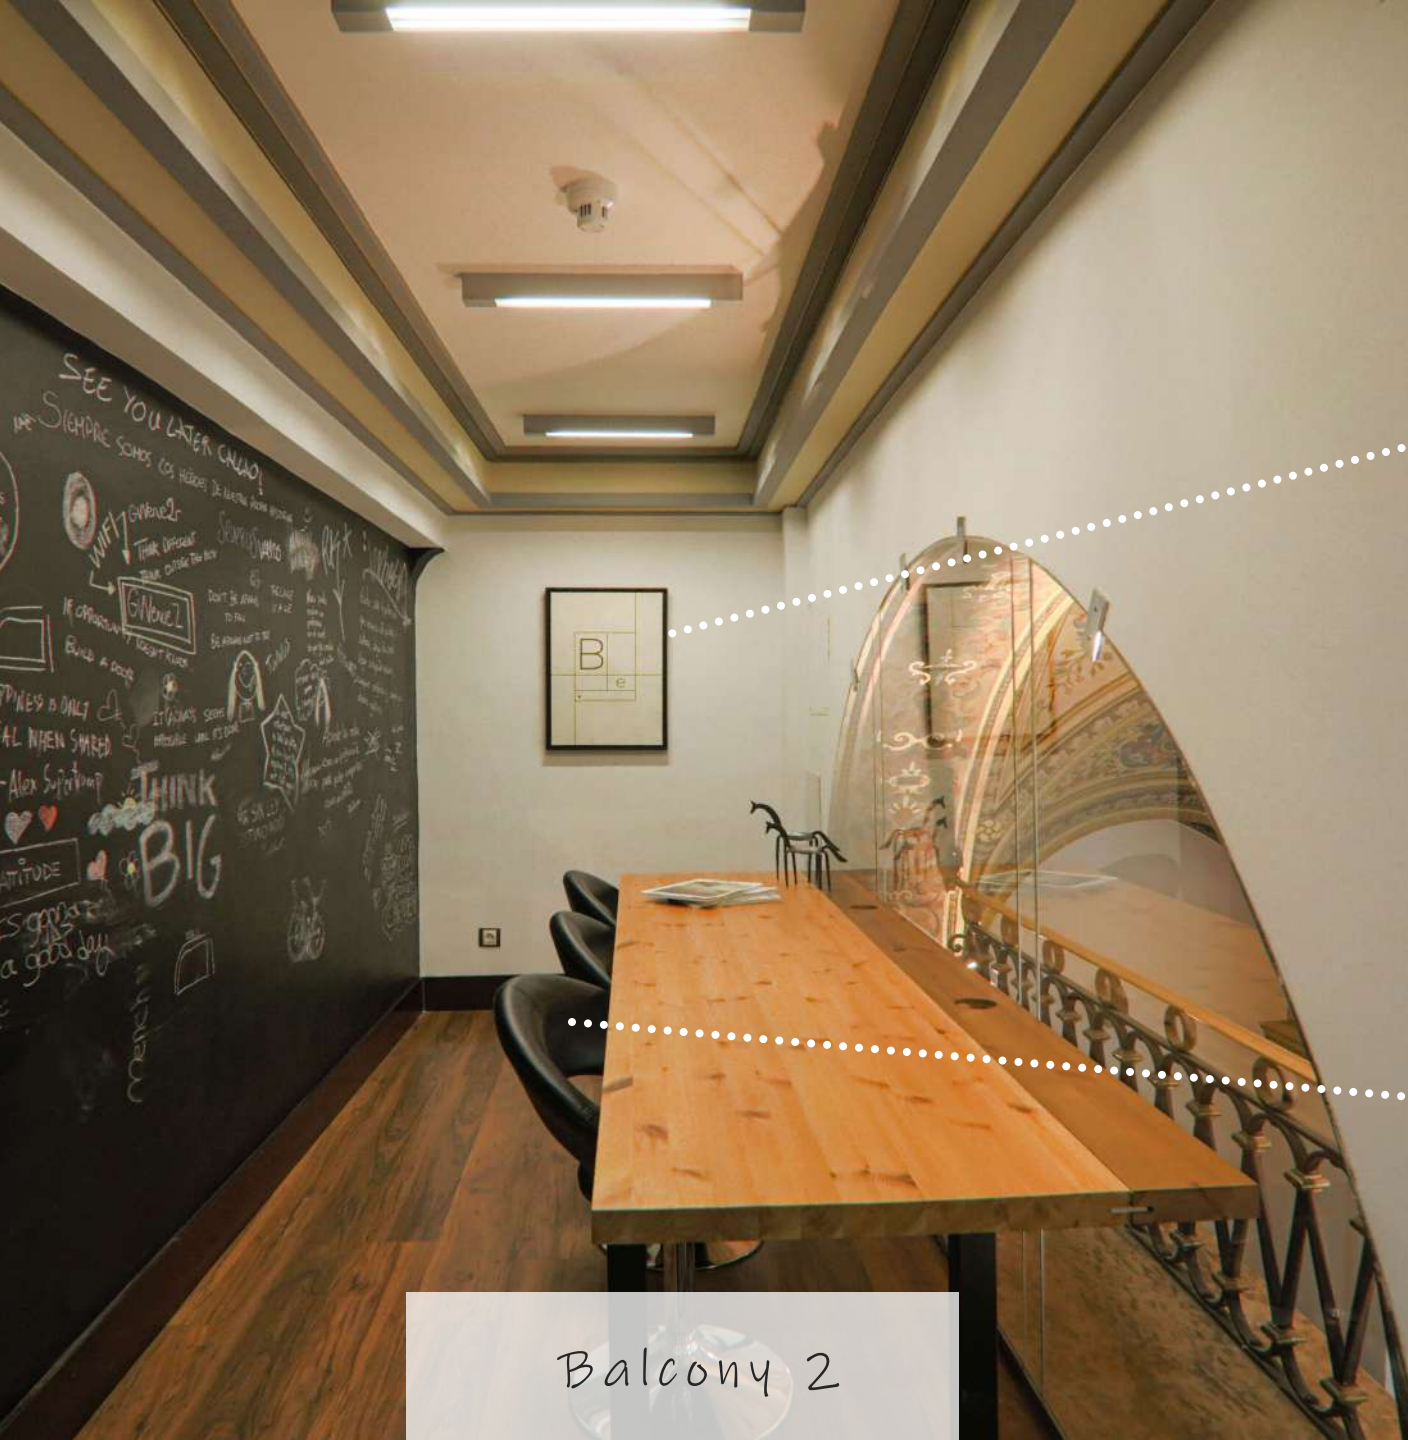

Balcony 2

DECORATIVE PICTURE

Height: 90cm
Width: 60cm
1 unit