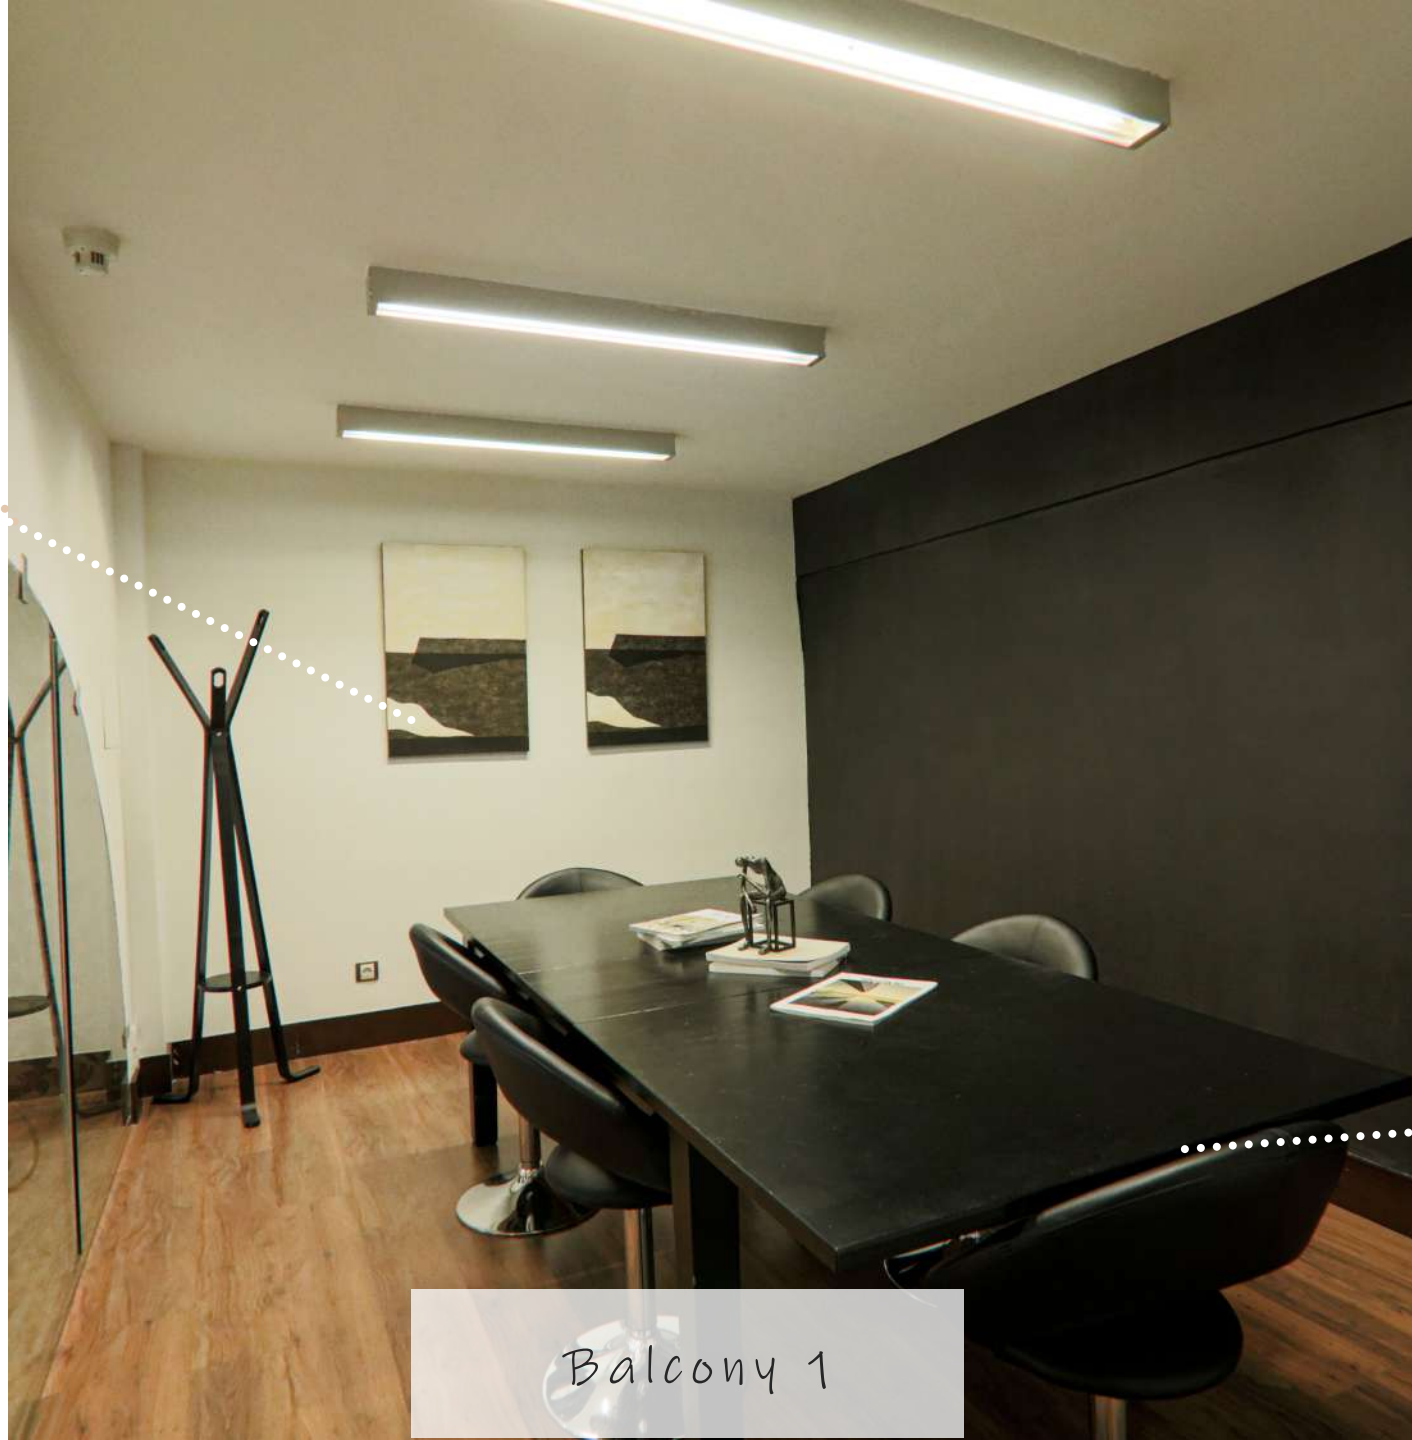

**TABLE**

Height: 74cm  
Width: 110cm  
Length: 196cm  
1 unit

Santa Ana room

**MEZZANINE FLOOR**  
Subcommittees

**DECORATIVE PICTURE**

Height: 90cm

Width: 60cm

2 units