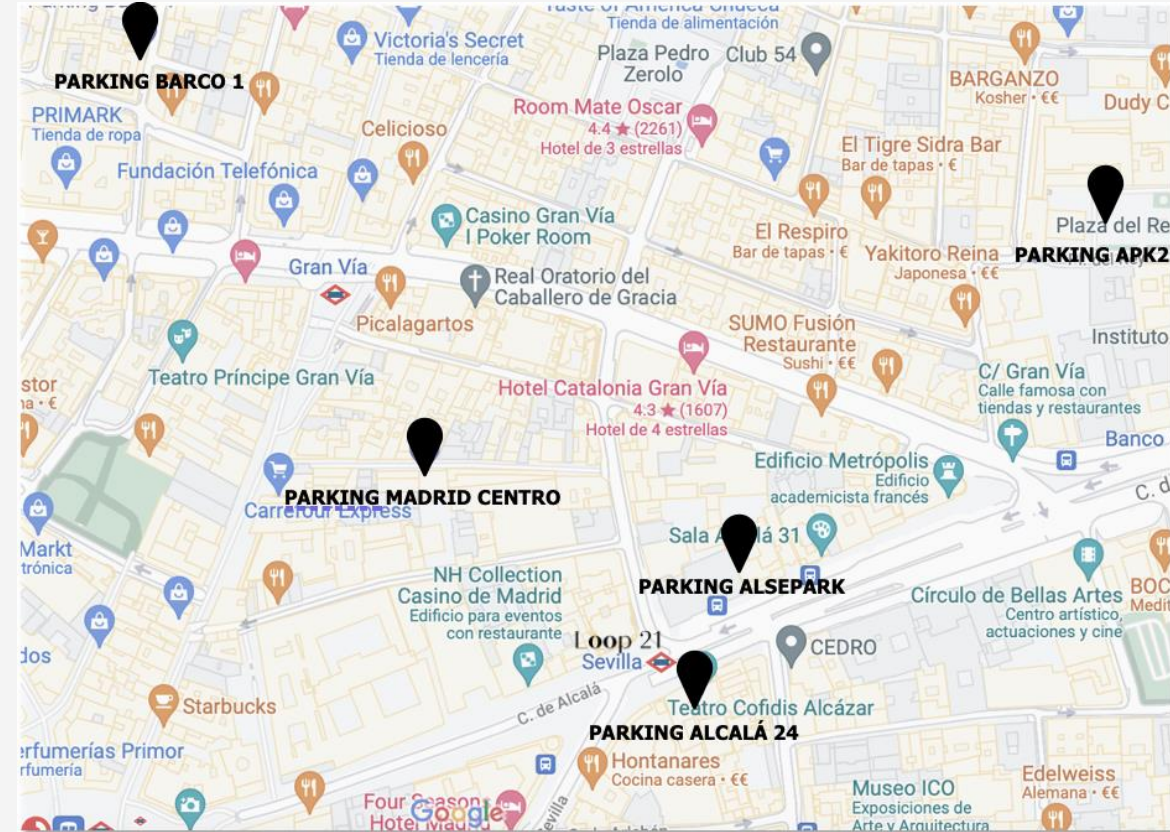

Schedule:

24/7

Address:

De las Infantas Street, 24

Distance to the area of the venues:

Gran Vía: 350 meters

Callao: 650 meters

Alcalá Street, 21: 400 meters

Alcalá Street, 21: 280 meters

6 ALCALÁ STREET PARKING

Schedule:

24/7

Address:

Alcalá Street, 24

Distance to the area of the venues:

Gran Vía: 550 meters

Plaza del Rey

Distance to the area of the venues:

Gran Vía: 600 meters

Callao: 950 meters

Alcalá Street, 21: 500 meters

Contact:

912 30 20 32

Website:

www.apk2.com

*With electric charger, not included in the reservation

MAPS

CRITERIA FOR ACCESS TO THE DOWNTOWN AREA

- For more information about the regulations for access to the central zone, please access the following link: