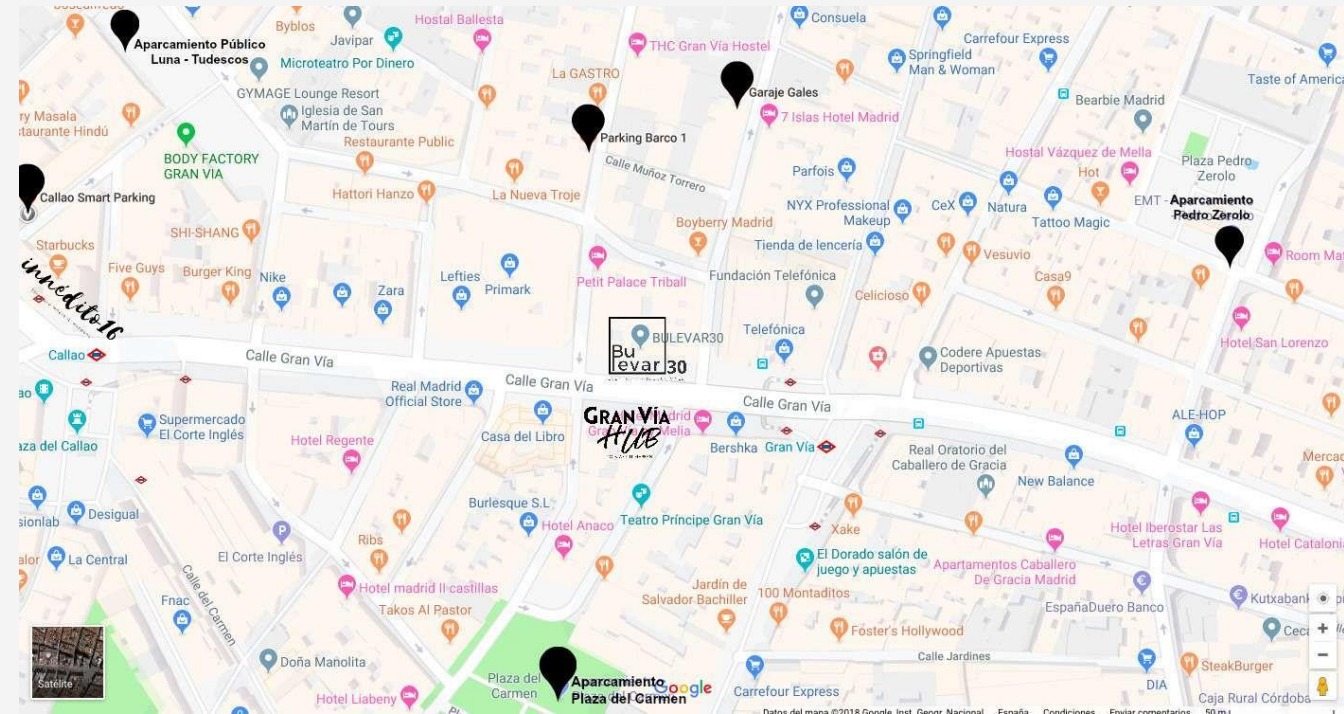

24/7

Address:

Tudescos Street, 3

Distance to the area of the venues:

Gran Vía: 400 meters

Callao: 180 meters

Alcalá, 21 Street: 900 meters

4 PEDRO ZEROLO PARKING

Schedule:

24/7

Address:

De las Infantas Street, 24

Distance to the area of the venues:

Gran Vía: 350 meters

Callao: 650 meters

Alcalá Street, 21: 400 meters

Plaza del Rey

Distance to the area of the venues:

Gran Vía: 600 meters

Callao: 950 meters

Alcalá Street, 21: 500 meters

Contact:

912 30 20 32

Website:

www.apk2.com

*With electric charger, not included in the reservation

MAPS

CRITERIA FOR ACCESS TO THE DOWNTOWN AREA

- For more information about the regulations for access to the central zone, please access the following link: